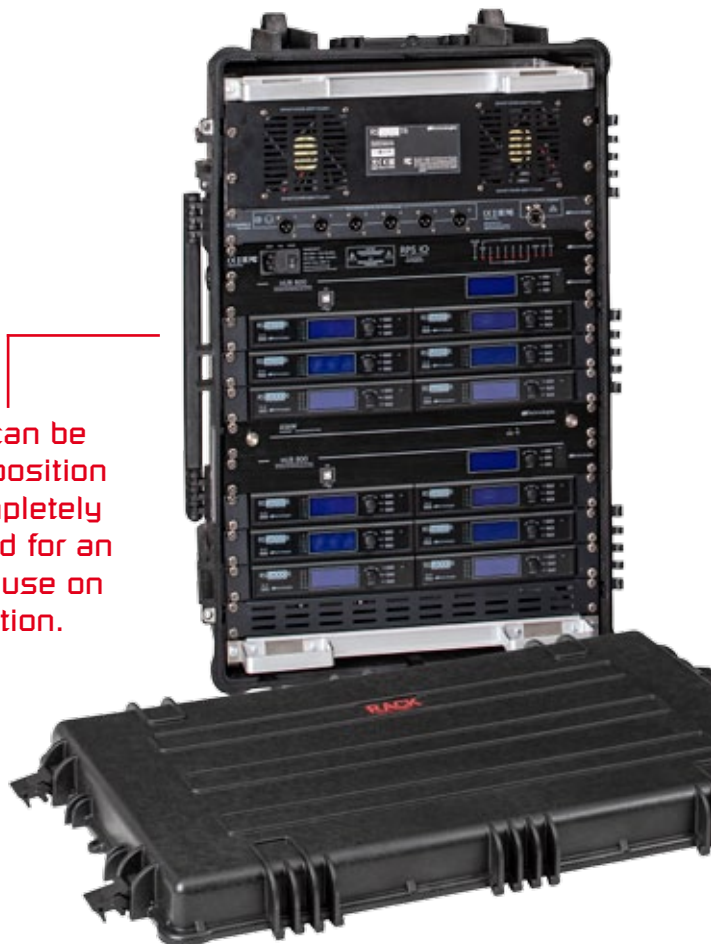

EMPTY WEIGHT: kg 9,2 - 20.28 lbs

VERTICAL USE (5U)

4 self-oiling free running wheels and trolley handle

LIVE STREAMING

Lids can be left in position or completely removed for an easier use on location.

- 15U waterproof cases with wheels and trolley handle, in two different rack depths.
- These two models are provided with an internal alu racking frame that can be pulled out by mean of the practical handles, for cabling or stand-alone use.