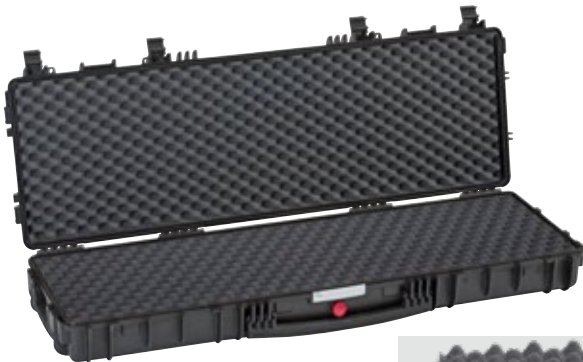

RED

BY

EXPLORER
CASES

SINGLE
LEVER
LATCHES

MANUAL
PURGE
VALVE

LARGE
ERGONOMIC
HANDLE

MANY
PADLOCK
POINTS

SIDE
HANDLES

ALL MODELS ARE AVAILABLE
IN SEVERAL CONFIGURATIONS:

IDEAL FOR HUNTERS

.BE
Black empty

.B
Black with
pre-cubed foam

.BCV
Black with
convoluted foam

.BFF
Black with
high density foam

.BHB
Black with twin
gun bags

x 2

.BGS
Black with
padded
gun sleeve

& SPORT SHOOTING

MOD. RED7814

RED7814		L	W	D			
SBR case		LENGTH	WIDTH	DEPTH	LID	BASE	
INT. DIM.	mm	780	350	145	42	103	
	in	30.70	13.77	5.70	1.65	4.05	
EXT. DIM.	mm	846	427	167			
	in	33.30	16.81	6.57			
VERSIONS		RED7814.BE	RED7814.B	RED7814.BCV	RED7814.BFF	RED7814.BHB	RED7814.BGS
WEIGHT	kg	5.50	6.30	6.10	6.70	//	6.70
	lbs	12.12	13.88	13.44	14.77	//	14.77